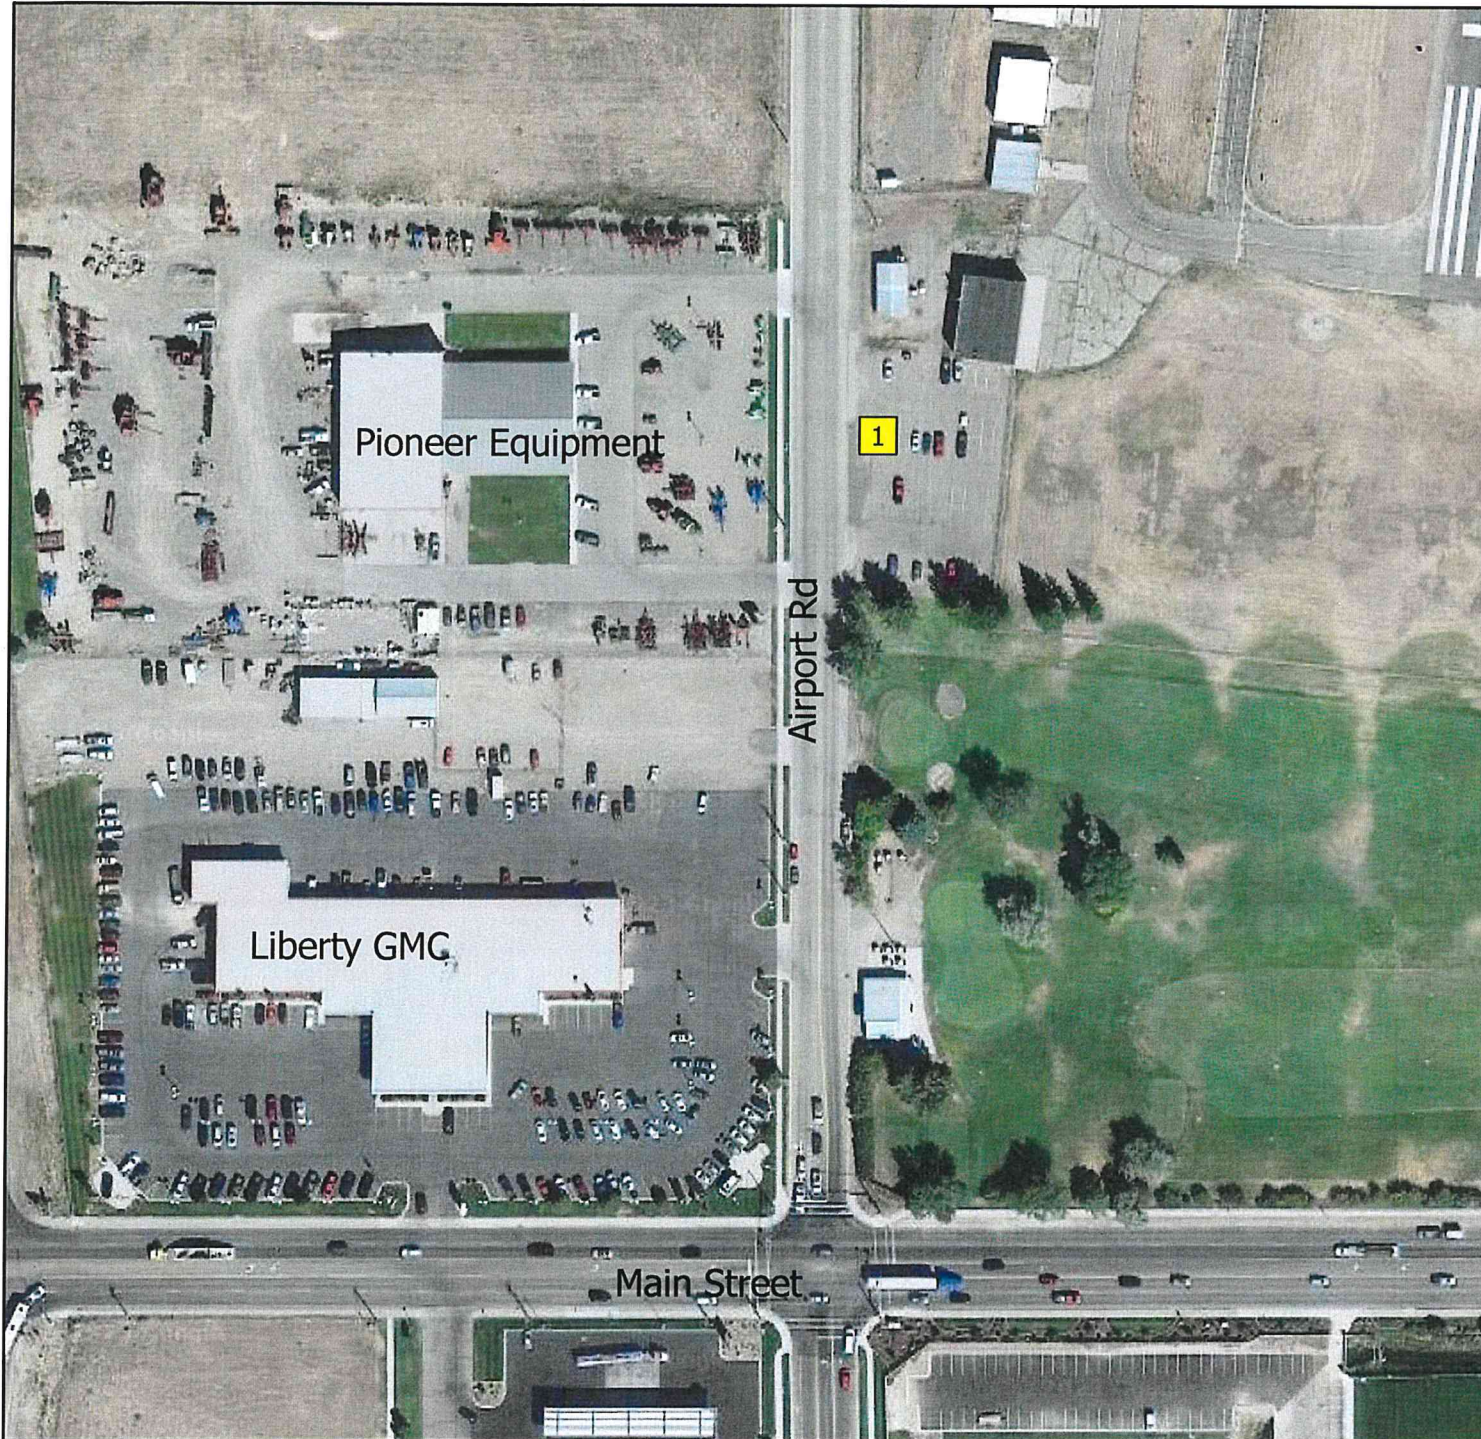

Rexburg Park-n-Ride (NRF & SMC Only)

30 Airport Road Rexburg, Idaho 83440

Last Updated: 4/3/2023

Load Positions

Load Point 1

NRF Rt. 561 4:27 am (Mon-Thu)

NRF Rt. 551 5:27 am (Mon-Fri)

SMC Rt. 512 6:00 am (Mon-Thu)