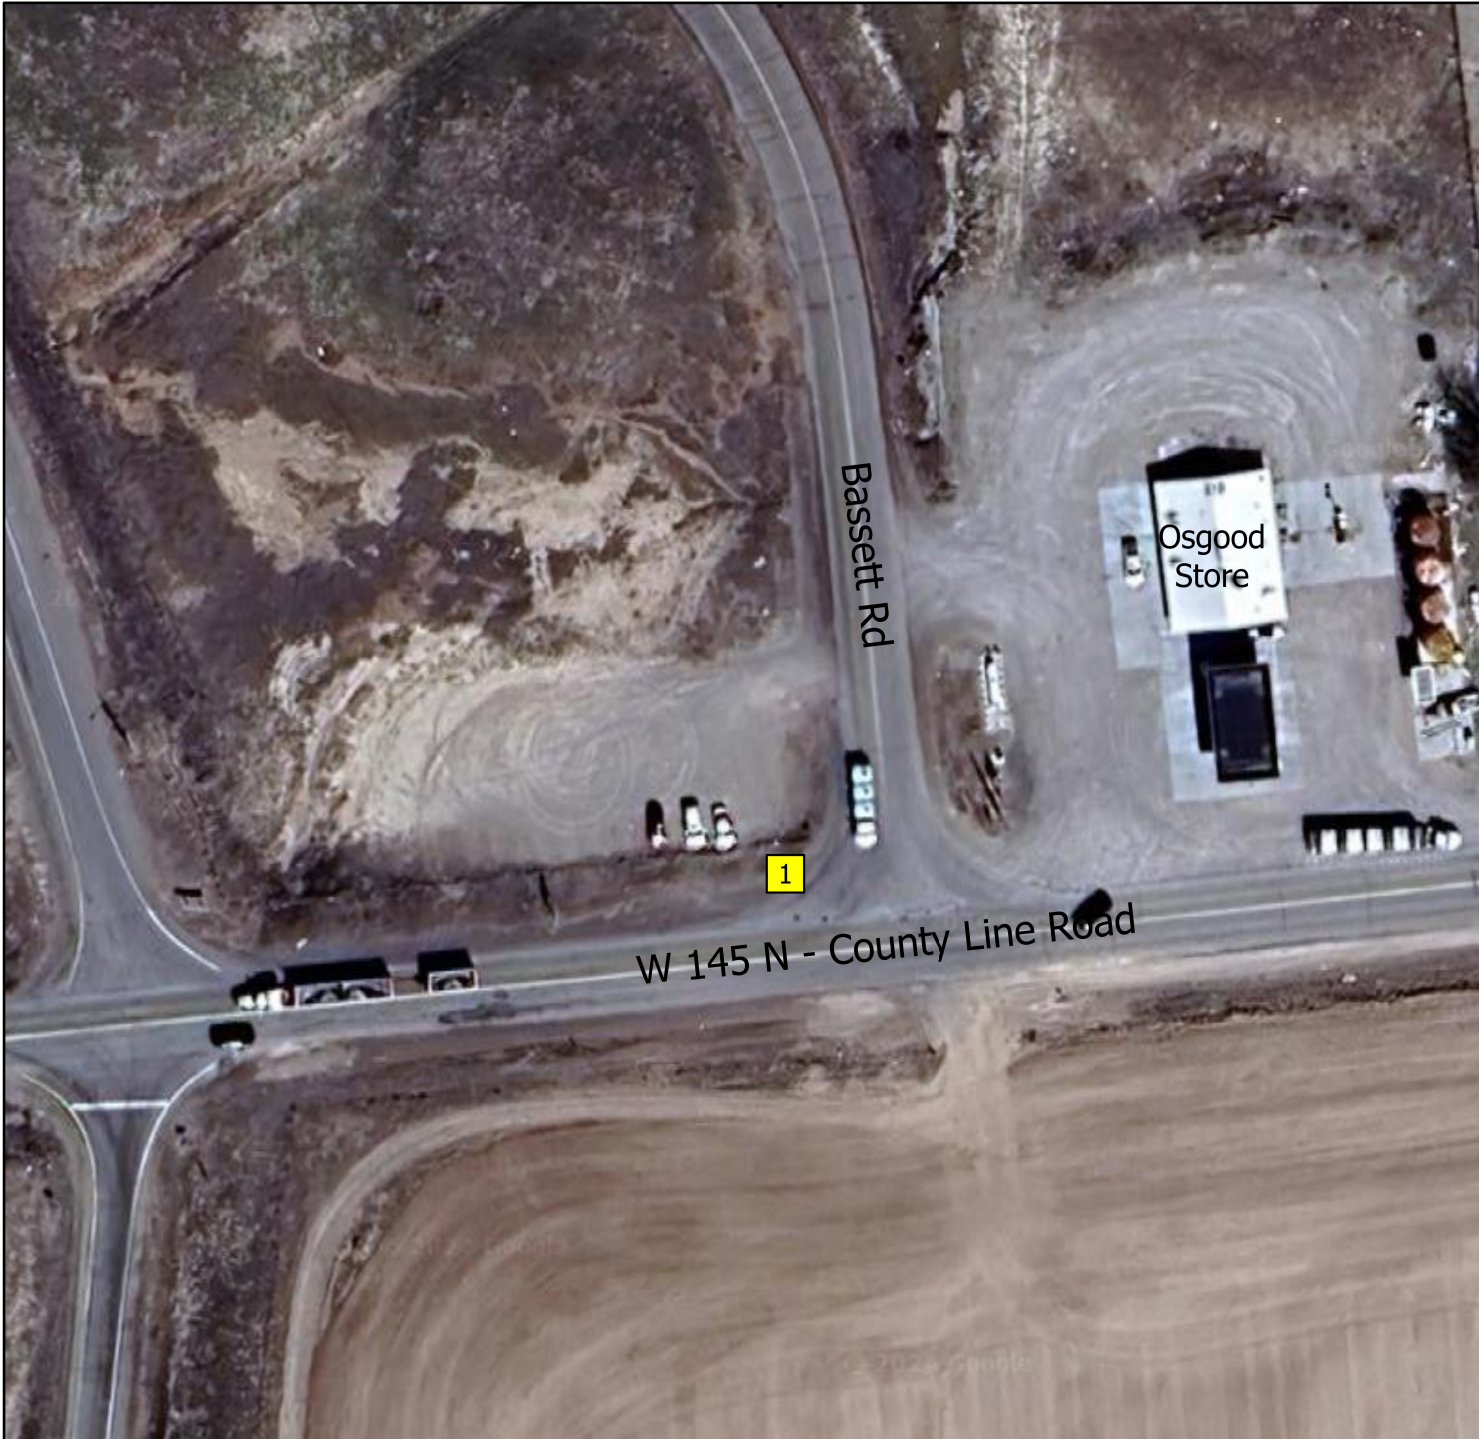

Osgood (Exit 128) Park-n-Ride (SMC Only)

2330 West 145 North Idaho Falls Idaho 83402

Last Updated: 4/1/2024

Load Positions

Load Point 1

SMC Rt. 381 5:30 am (daily & hol)

SMC Rt. 380 6:05 am (Mon-Thu)

SMC Rt. 381 5:30 pm (daily & hol)