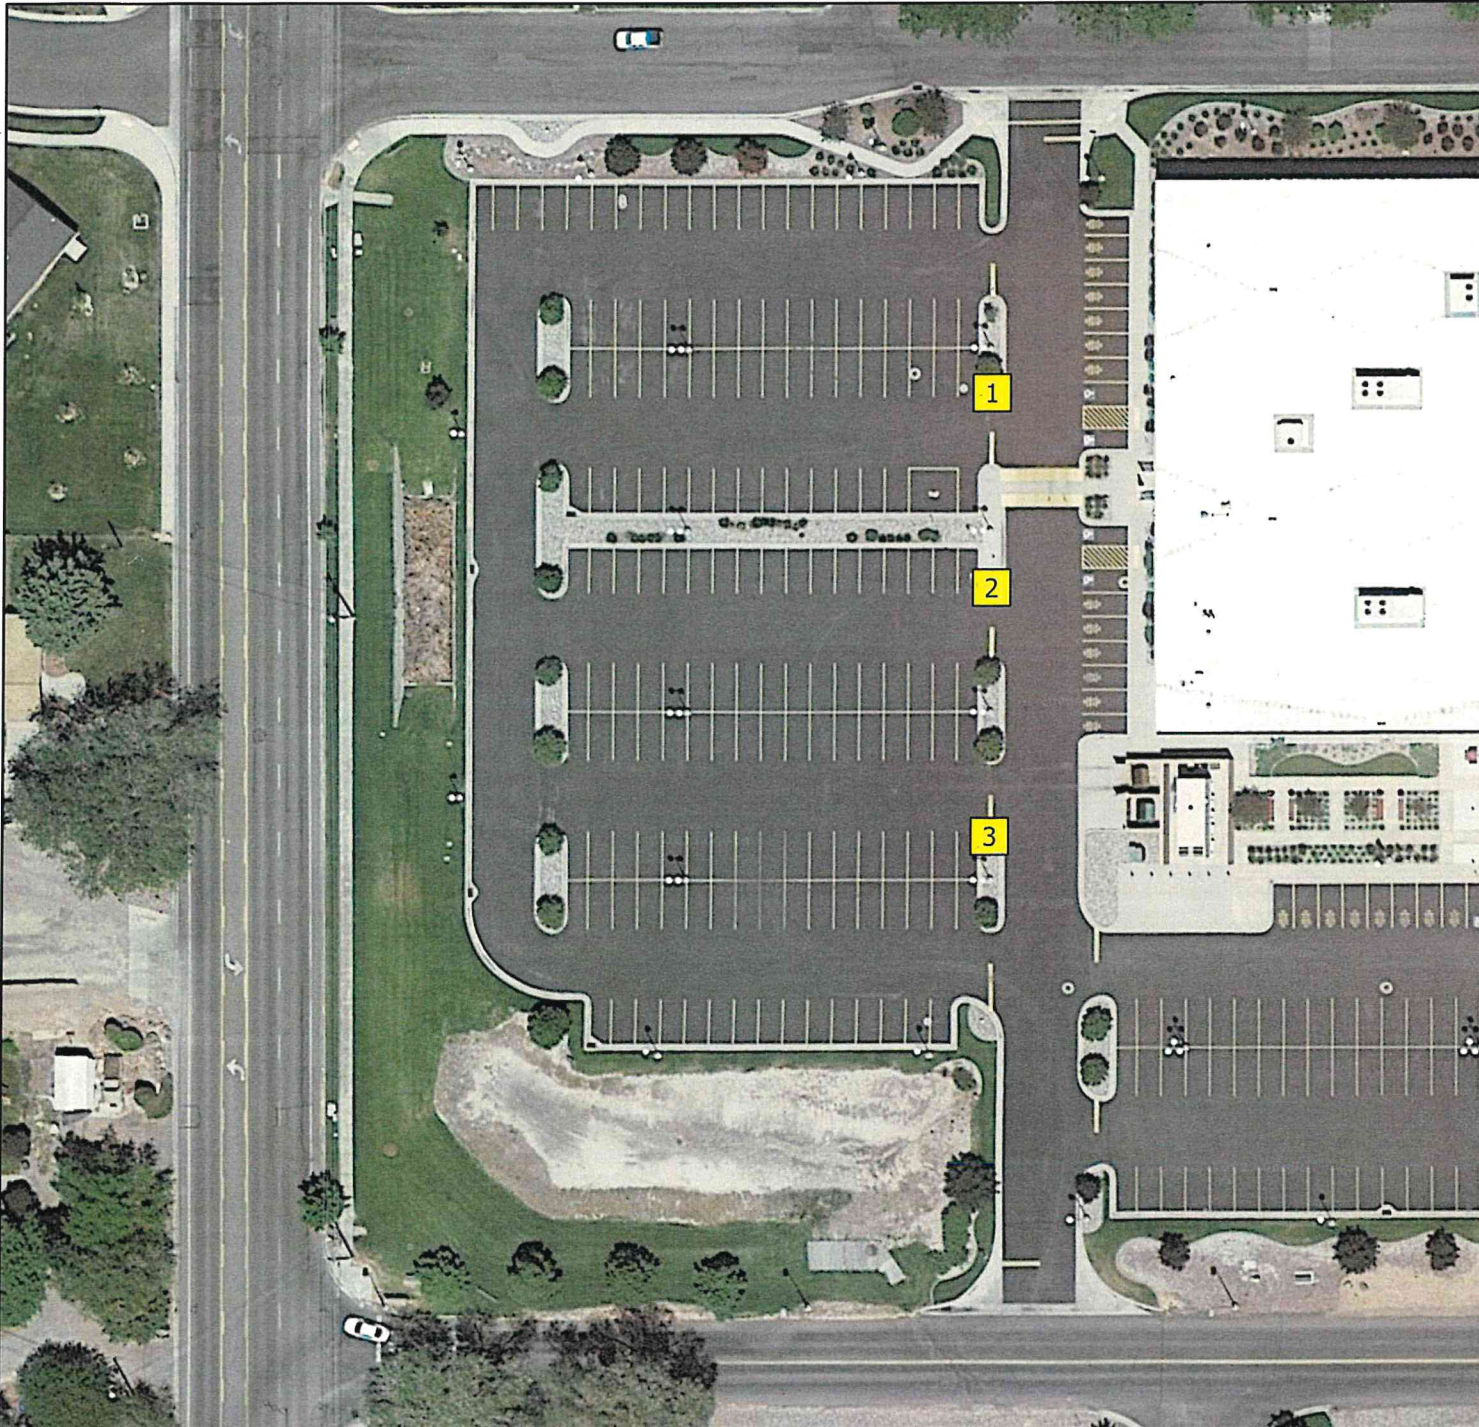

NRF Rt. 261 4:20 am (Mon-Thu)

All Inbound Shuttles (Mon-Thu)

Load Point 3

NRF Shift Rt. 283 5:05 am (daily & holidays)

NRF Swing Rt. 284 12:14 pm (Mon-Thu)

Outbound Shuttle 12:14 PM (Mon-Thu)

NRF Shift Rt. 283 5:05 pm (daily & holidays)