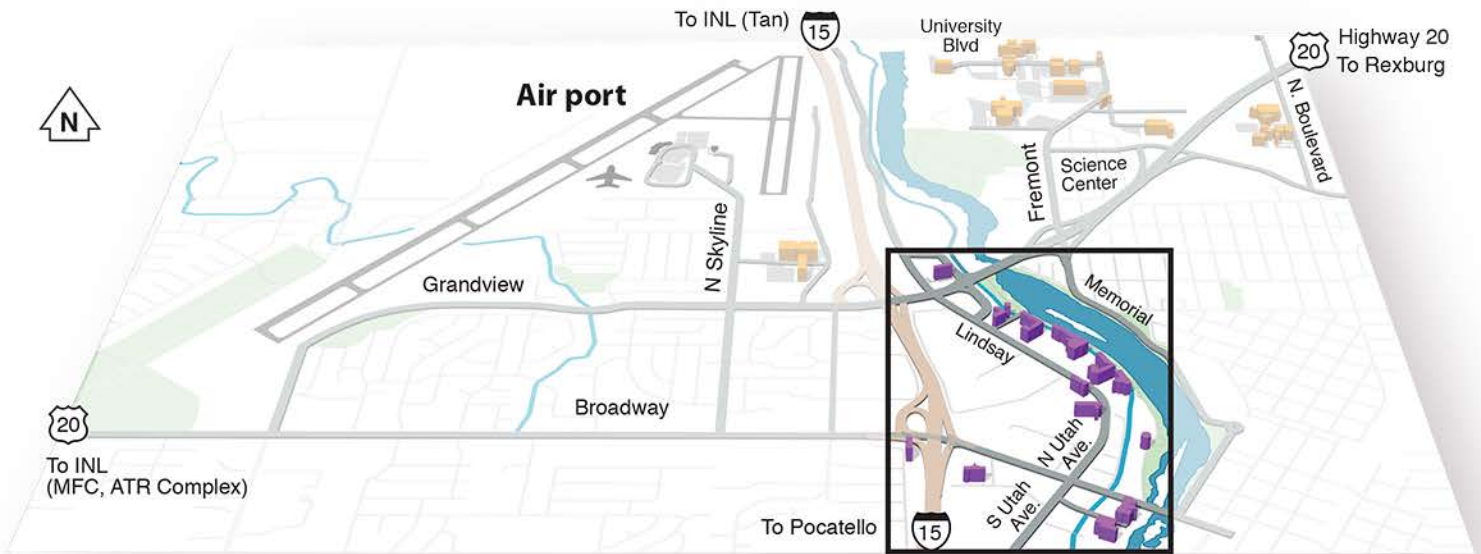

HOTELS

- (A) Hilton Garden Inn**
(208) 522-9500
700 Lindsay Blvd,
Idaho Falls, ID 83402
- (B) Le Ritz**
208-528-0880
720 Lindsay Boulevard,
Idaho Falls, ID 83402
- (C) Hampton Inn Airport**
(208) 523-1400
Hampton 645 Lindsay Blvd,
Idaho Falls, ID 83402
- (D) Residence Inn**
by Marriott
(208) 542-0000
635 W Broadway St
Idaho Falls, ID 83402
- (E) SpringHill Suites**
by Marriott
(208) 552-7000
665 Riverwalk Drive,
Idaho Falls, ID 83402
- (F) Fairfield Inn & Suites**
by Marriott
(208) 552-7378
1293 W Broadway St,
Idaho Falls, ID 83402

Directions from air port to most Hotels

Start out going south on N Skyline Dr.
 Take the 1st right to stay on N Skyline Dr.
 Turn left onto Grandview Dr.
 Stay straight to go onto US-20 E
 Take the Lindsay Blvd exit
 Turn left onto Lindsay Blvd.