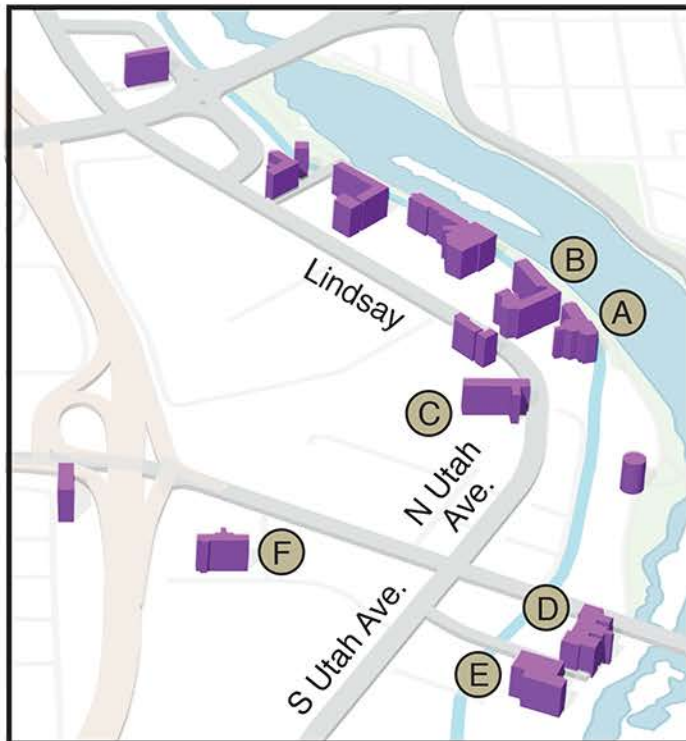

HOTELS

- (A) Hilton Garden Inn**
(208) 522-9500
700 Lindsay Blvd,
Idaho Falls, ID 83402
- (B) Le Ritz**
208-528-0880
720 Lindsay Boulevard,
Idaho Falls, ID 83402
- (C) Hampton Inn Airport**
(208) 523-1400
Hampton 645 Lindsay Blvd,
Idaho Falls, ID 83402
- (D) Residence Inn**
by Marriott
(208) 542-0000
635 W Broadway St
Idaho Falls, ID 83402
- (E) SpringHill Suites**
by Marriott
(208) 552-7000
665 Riverwalk Drive,
Idaho Falls, ID 83402
- (F) Fairfield Inn & Suites**
by Marriott
(208) 552-7378
1293 W Broadway St,
Idaho Falls, ID 83402

Directions from air port to most Hotels

Start out going south on N Skyline Dr.
 Take the 1st right to stay on N Skyline Dr.
 Turn left onto Grandview Dr.
 Stay straight to go onto US-20 E
 Take the Lindsay Blvd exit
 Turn left onto Lindsay Blvd.